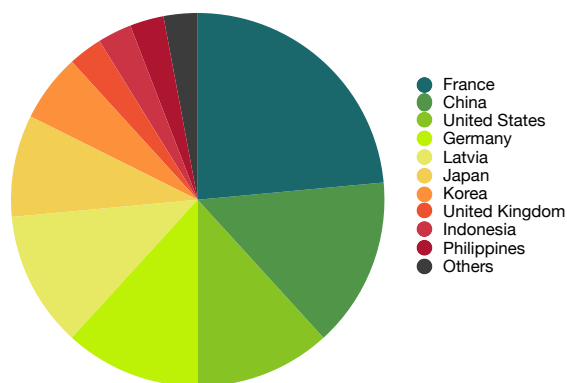

GENERAL COURSE

Students from **46** countries

By Country

By Area

Age Group

PRACTICAL CONVERSATION COURSE

Students from **11** countries

By Country

By Area

Age Group

KAI JAPANESE LANGUAGE SCHOOL