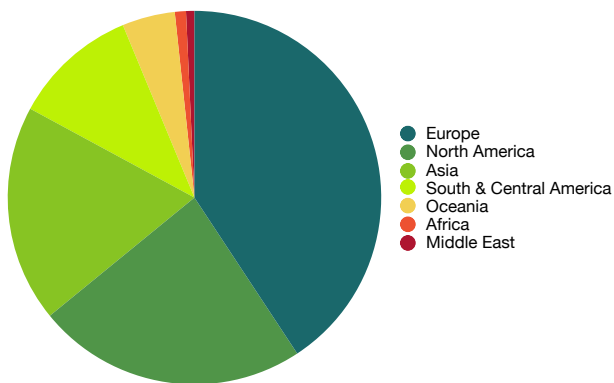

NATIONALITY & AGE-GROUP CHART 2021

KAI Japanese Language School maintains an excellent balance of students from all over the world. This truly international atmosphere fosters a creative learning environment where students can achieve varied goals, whether academic or personal.

GENERAL COURSE

Students from **46** countries

By Country

By Area

Age Group

PRACTICAL CONVERSATION COURSE

Students from **11** countries

By Country

By Area

Age Group

KAI JAPANESE LANGUAGE SCHOOL