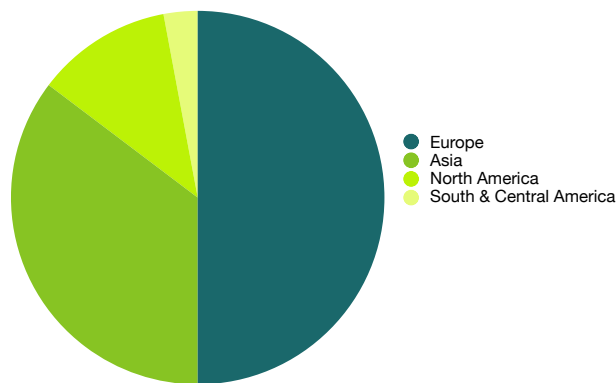

GENERAL COURSE

Students from **46** countries

By Country

By Area

Age Group

PRACTICAL CONVERSATION COURSE

Students from **11** countries

By Country

By Area

Age Group

KAI JAPANESE LANGUAGE SCHOOL