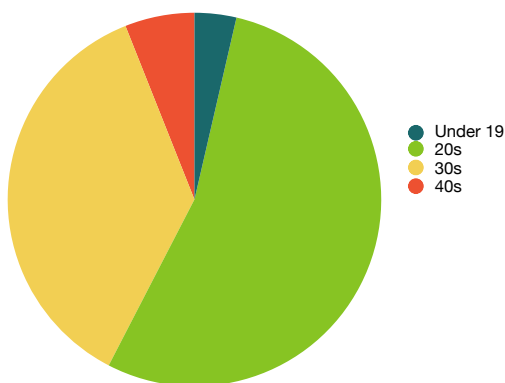

GENERAL COURSE

Students from **46** countries

By Country

By Area

Age Group

PRACTICAL CONVERSATION COURSE

Students from **11** countries

By Country

By Area

Age Group

KAI JAPANESE LANGUAGE SCHOOL