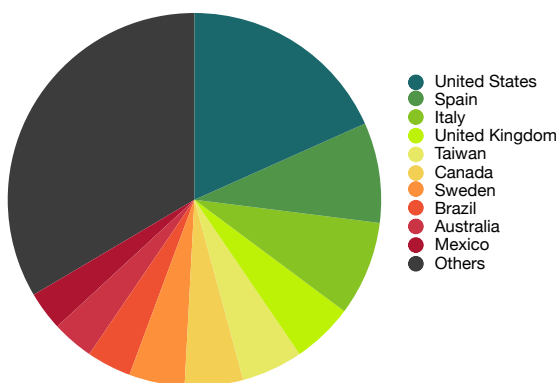

NATIONALITY & AGE-GROUP CHART 2021

KAI Japanese Language School maintains an excellent balance of students from all over the world. This truly international atmosphere fosters a creative learning environment where students can achieve varied goals, whether academic or personal.

GENERAL COURSE

Students from **46** countries

By Country

By Area

Age Group

PRACTICAL CONVERSATION COURSE

Students from **11** countries

By Country