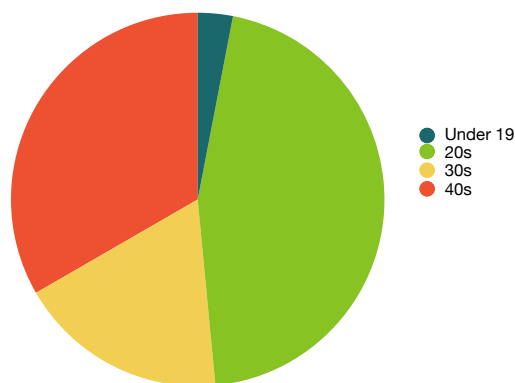

GENERAL COURSE

Students from **46** countries

By Country

By Area

Age Group

PRACTICAL CONVERSATION COURSE

Students from **11** countries

By Country

By Area

Age Group

KAI JAPANESE LANGUAGE SCHOOL